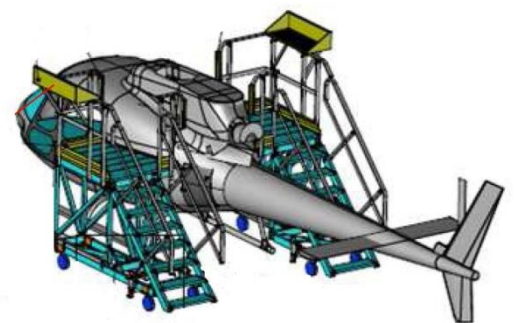

Side maintenance stepladder left/right

Maintenance stepladder for helicopters
« small » typ:

- model for access and using on the left side
- model for access and using on the right side
- access gate to the platform
- lateral sliding guardrail on both sides
- tools holder tray
- pivoting wheels with brake
- grating steps and platform.