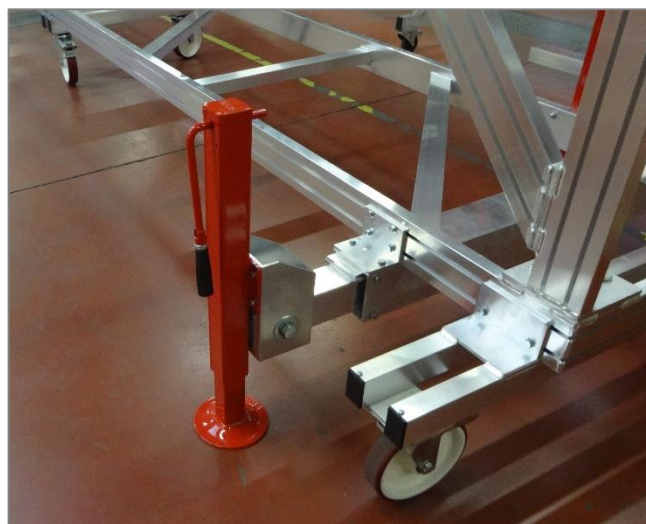

# Mobile platform for « antenna » access PC 24

Aluminum 100x30 mm mobile platform – platform coating: grey wood deck  
thickness 12 mm

First platform height: 2 700 mm – Second platform height: 3 250 mm

Loading capacity: 2 persons – 200 kg

# Mobile platform for « antenna » access PC 24

Swivel wheels with brake Ø 200 mm –  
Immobilization outriggers with drop down  
handles

Useful width access staircase: 600 mm  
with anti-slip ribbed aluminum steps  
thickness 261 mm.  
Guardrail on 3 sides – anodised  
aluminum handrail  
Platform equipped with 2 point for  
harness fixing.