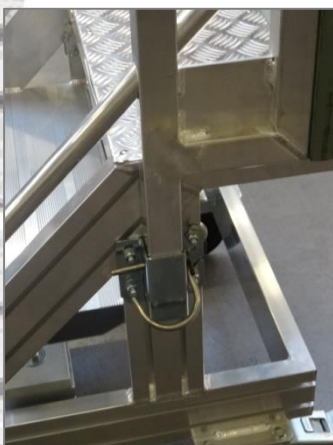

**Left/right
stepladder
cockpit access
helicopter
Dauphin N3/N4**

Left / right stepladder for cockpit access:

- structure in aluminum 100 x 30 mm
- left/right removable guardrail – fixed by lynch pin
- anti-slip ribbed aluminum steps depth 260 mm – flat sheet aluminum platform
- 2 swivel wheels with brakes Ø 125 mm at the front
- 2 fixed wheels Ø 160 mm at the rear
- anti-shock protection
- counterweight
- load capacity: 1 people.