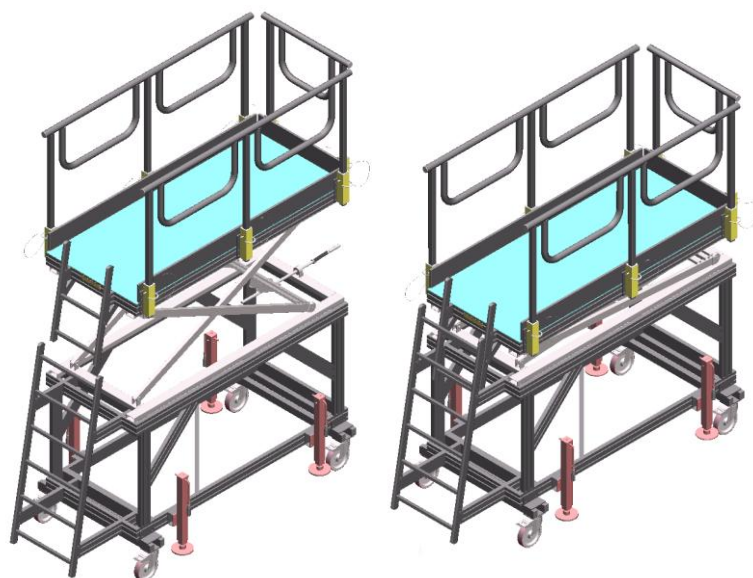

Height adjustable platform for A 320/319 and B 737

MEA Libanon

Model F891400439 – under plane access
adjustable from 800 to 1500 mm

Model F891400440 – radar access
adjustable from 1700 to 2300 mm

Platform for checks and maintenance :

- Aluminum structure 100 x 30 mm
- Galvanized steel scissor platform
- Mechanical height adjustment system
- Allowable load : 150 kg – 1 person

 **FORTAL**[®]
www.fortal.fr
DIVISION AERO  Made in France

Sliding guardrails over the full height – lockable at mid-height .

2 parts access ladder

4 independant immobilization stabilizers - 4 swivel wheels Ø 200 mm with brake

Mechanical locking system table in position